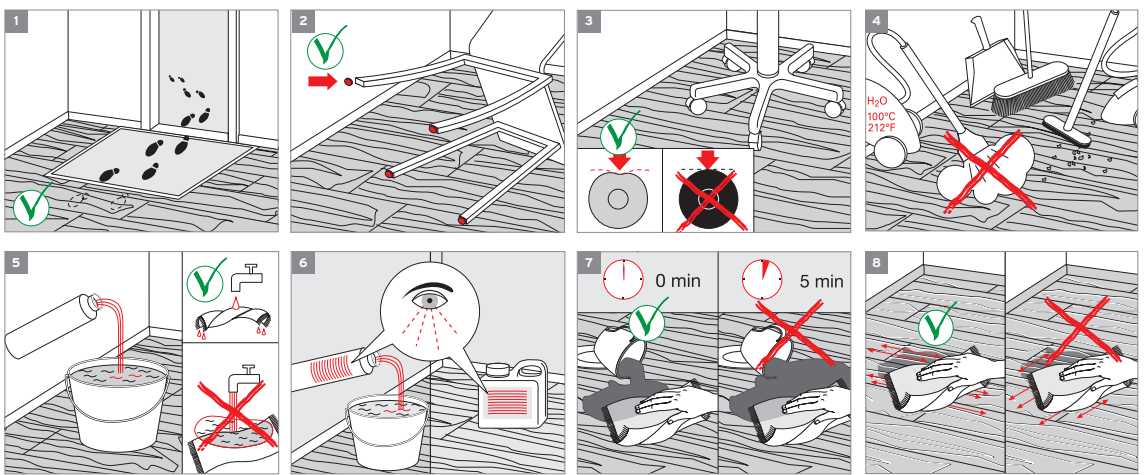

Rengöring och skötsel / Cleaning and care

Utförlig information om de naturljåde golven finns i det tekniska databladet som du kan få i fackhandeln.

For comprehensive information about naturally oiled floors, please ask your specialist dealer for the technical leaflet.

Art nr: 7362667

DoP: SE_SG11B5_5.Timber2C1A_1589

EN 14342:2013